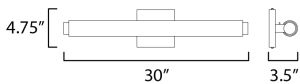

PRODUCT DESCRIPTION

Hitting a high note with an affordable solution for LED bath vanities, the Soprano series features an Satin White glass tube supported on a streamlined aluminum extrusion finished in Polished Chrome. On its backside, a dip-switch allows you to select between 5 color temperatures to allow simple changes from a relaxingly warm 2700k to more neutral white lighting temperatures and up to a daylight white of 5000k. Convenient and clean, this LED bath bar is an easy choice to update a bathroom.

MEASUREMENTS

DIMENSION : 30" L x 4.75" W 3.5" Ext
 BACK PLATE : 4.75" W x 4.75" H x 2.5" HCO
 HANGING WEIGHT : 1.4 lb

LAMPING

INPUT VOLTAGE : 120V
 LUMENS : 2,100 Rated (1,550 Del.)
 BULB : 1 x 27W LED PCB Integrated , 30W Total
 BULB INCLUDED : (Integrated)
 DIMMABLE : Y
 CRI : 90 CRI
 COLOR_TEMP : 27-30-35-40-50K
 LIGHTING_DIRECTION : Omni